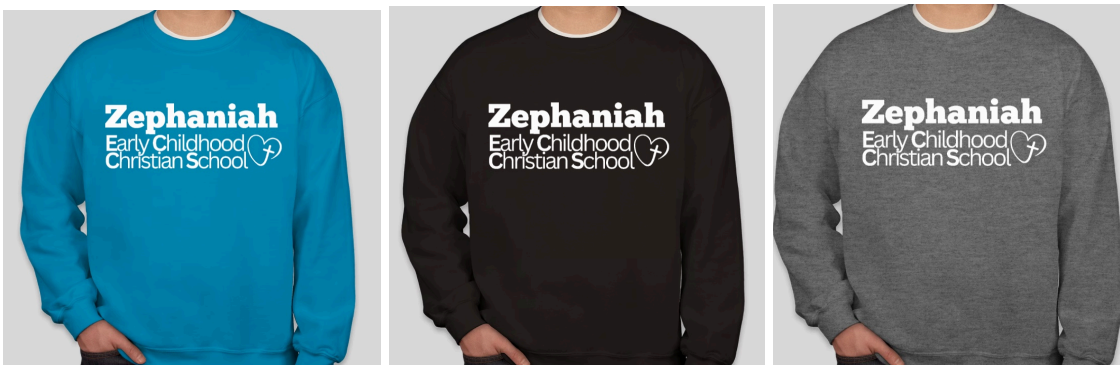

Port Authority Cardigan \$44.75/each

Screen Printed T Shirt/Crew Neck

<https://www.customink.com/g/vua0-00d2-ggax>

Shirts \$9.85/each

Crewneck Sweatshirt \$19.35/each

(Youth Shirts available for \$10.05/each)