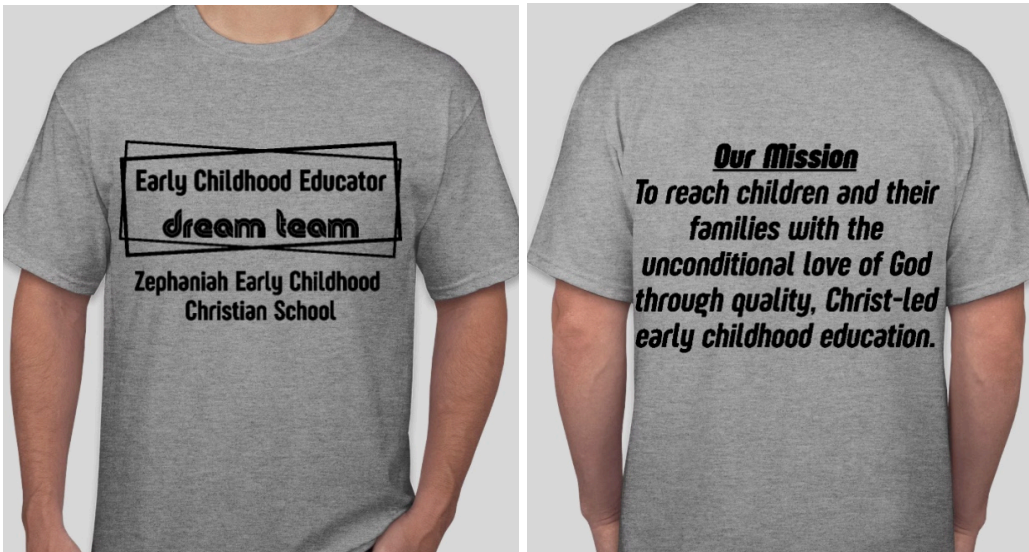

Mission Shirt & Crewneck Sweatshirt

Shirt $16.70/each   Crewneck $25.10/each

<https://www.customink.com/g/vua0-00d2-ggz5>